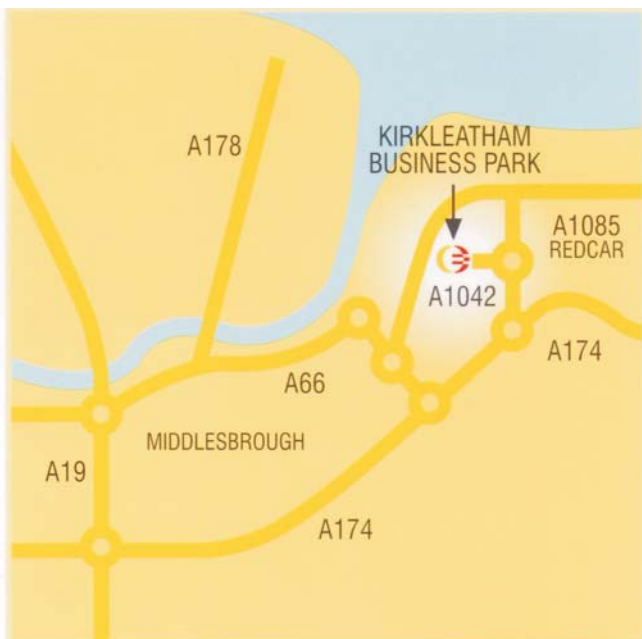

Units W1 & W2, Kirkleatham Business Park, Redcar, TS10 5SH
Tel: **01642 777 997** Fax: **0845 280 6162**

From A19

Turn off **A19** on to the **A174** sign posted for **Redcar**

Follow **A174** for approx. 3 miles until you reach a large roundabout.
At the roundabout take the **3rd** exit towards **Redcar**

At the next roundabout take the **2nd** exit onto the **A1042 - Kirkleatham Lane**

At the next roundabout turn left onto **Kirkleatham Business Park**

Drive along **Troisdorf Way** turning left into **Court Way**

From A66

Follow the **A66** until it joins the **A1085 - Redcar**

Follow **A1085** for approx. 3 miles crossing 2 roundabouts
At the first set of **Traffic lights** turn right onto **Kirkleatham Lane**

Follow Kirkleatham Lane for approx 2 miles until you reach the first roundabout.

At this roundabout turn Right onto **Kirkleatham Business Park**

Drive along **Troisdorf Way** turning left into **Court Way**

On your right hand side you will see the **Innovation Centre**

Follow the road and you will see **First Choice Labels** on the Right Hand Side